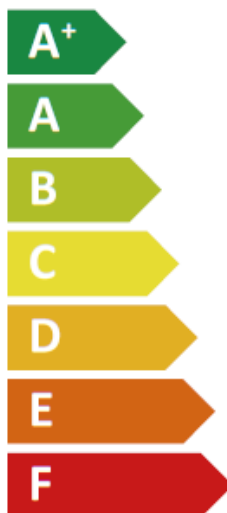

HBT-A100/190CD60GN8-B

A++

A+

Two icons showing sound power levels. The top icon shows a speaker with sound waves and the text "40 dB". The bottom icon shows a speaker with sound waves and the text "59 dB".

A legend with three colored squares and their corresponding power values: a dark blue square for "6 kW", a medium blue square for "7 kW", and a light blue square for "8 kW".

An icon showing a clock face with a hand pointing to a specific time, and a small blue circle below it, representing energy consumption or time-related data.

A⁺

Two icons showing sound power levels. The top icon shows a speaker with sound waves and the text "40 dB". The bottom icon shows a house with sound waves and the text "60 dB".

A legend with three colored squares and their corresponding power consumption values: a dark blue square for "7 kW", a medium blue square for "8 kW", and a light blue square for "9 kW".

A++

A+

Two icons showing sound power levels. The top icon shows a speaker with sound waves and the text "42 dB". The bottom icon shows a house with sound waves and the text "64 dB".

A legend for power consumption with three colored squares: dark blue for "10 kW", medium blue for "12 kW", and light blue for "12 kW".