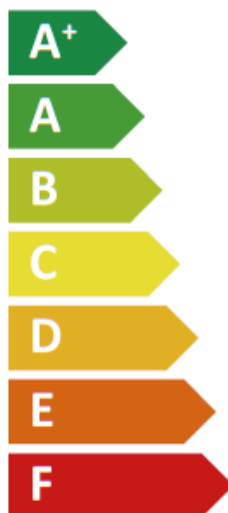

HBT-A100/190CD60GN8-B

A++

A+

Two icons showing sound power levels. The top icon shows a speaker with sound waves and the text "40 dB". The bottom icon shows a speaker with sound waves and the text "59 dB".

A legend with three colored squares and their corresponding power values: a dark blue square for "6 kW", a medium blue square for "7 kW", and a light blue square for "8 kW".

An icon showing a clock face with a hand pointing to a specific time, and a small blue circle below it, representing energy consumption or time-related data.

A⁺

Two icons showing sound power levels. The top icon shows a speaker with sound waves and the text "40 dB". The bottom icon shows a house with sound waves and the text "60 dB".

A legend with three colored squares and their corresponding power consumption values: a dark blue square for "7 kW", a medium blue square for "8 kW", and a light blue square for "9 kW".

A++

A+

Two icons showing sound power levels. The top icon shows a speaker with sound waves and the text "42 dB". The bottom icon shows a house with sound waves and the text "64 dB".

A legend for power consumption with three colored squares: dark blue for "10 kW", medium blue for "12 kW", and light blue for "12 kW".