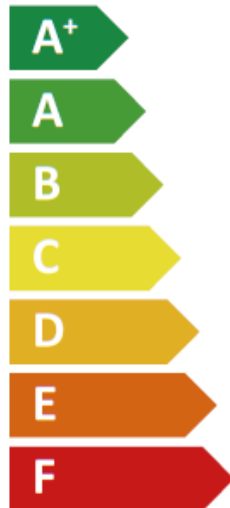

ENERG

енергия · ενέργεια

Y IJA
IE IA

MUNDCLIMA®
Aerotherm

MAB-4-V10M
HBT-A100/190CD60GN8-B

A⁺⁺

A⁺

2019

811/2013