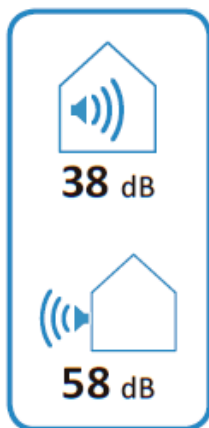

2019

811/2013